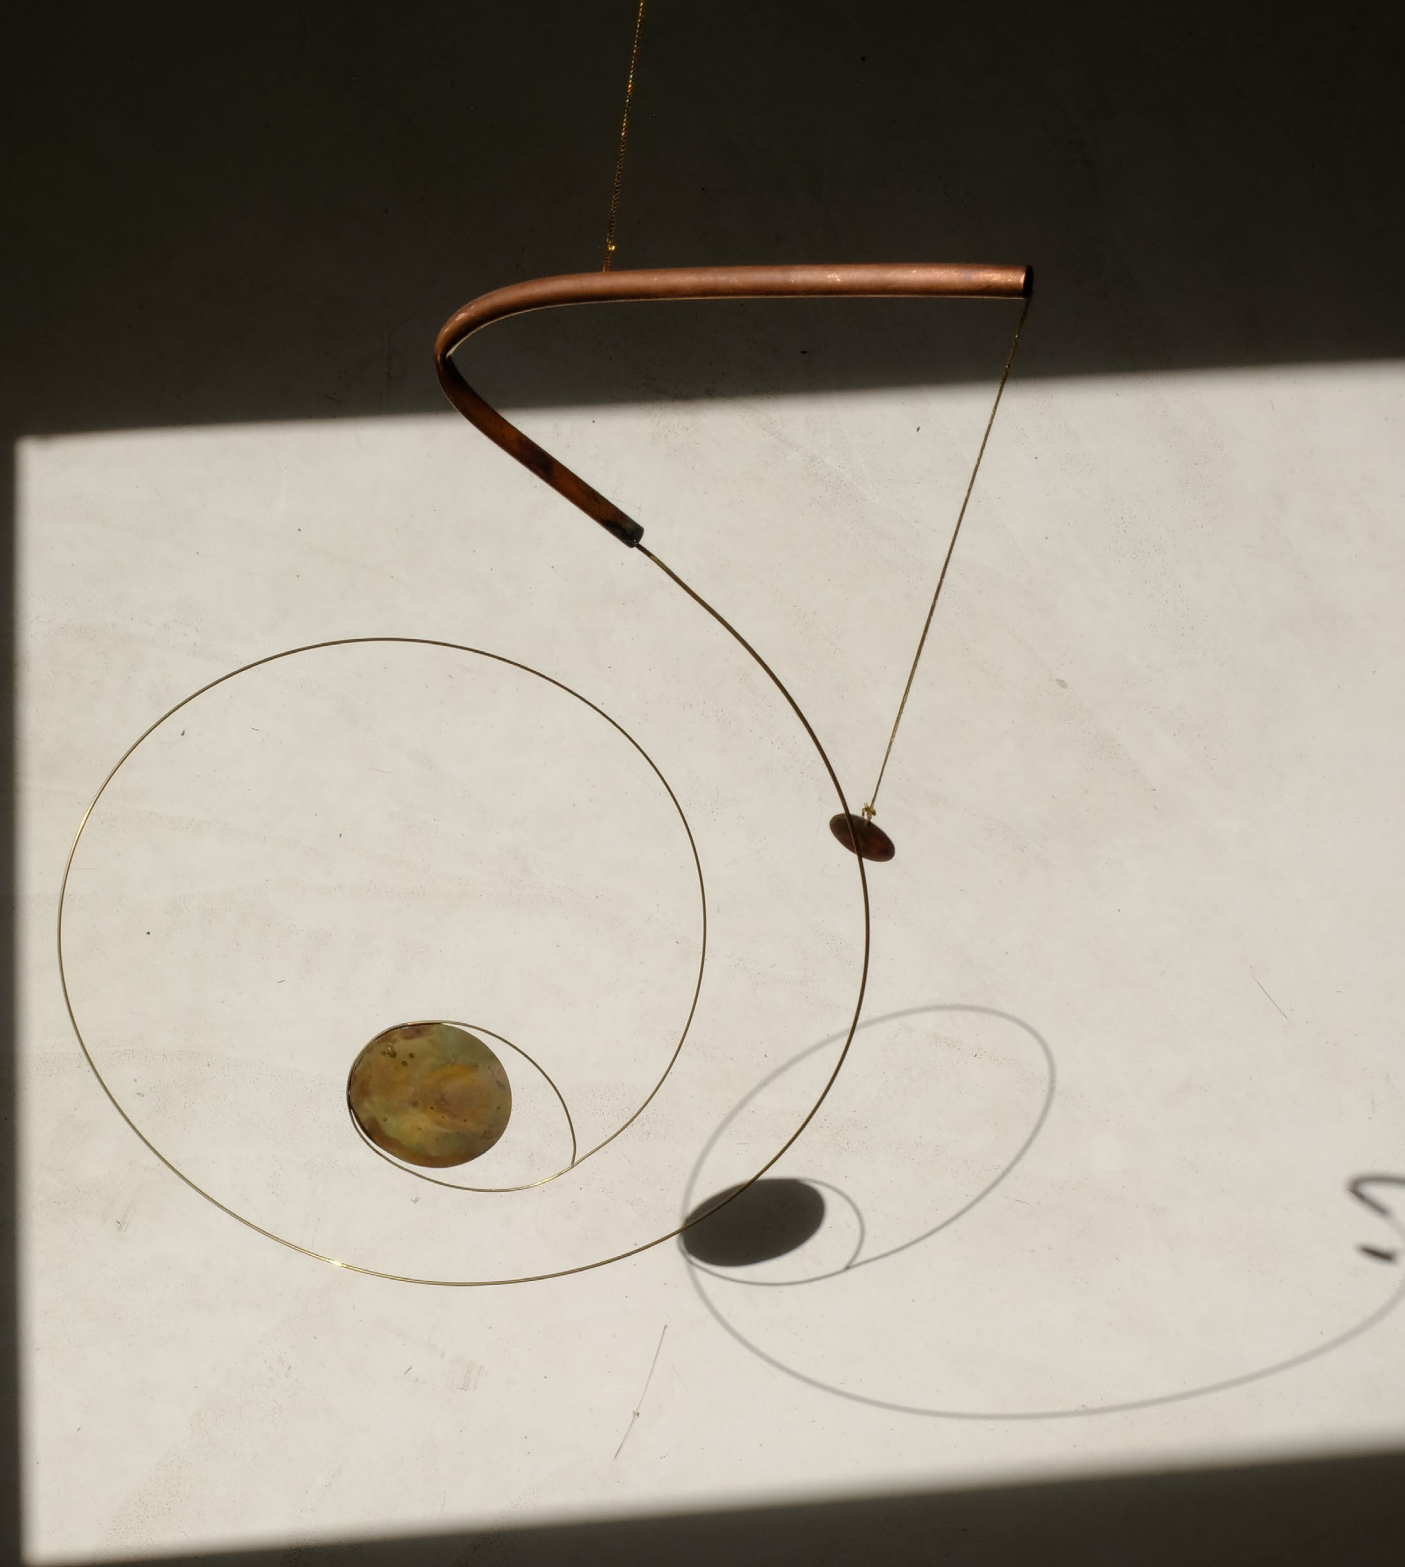

Ambre Cardinal

SCULPTURE MOBILE

Bijoux d'espace in situ

Wine

by Philip Je